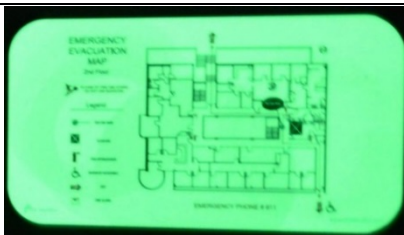

		<p>Illuminating Directional Floor Disc For walkway Evacuation Direction</p>
---	---	---

		<p>Illuminating Letter or Number Floor Disc For walkway Evacuation Direction</p>
--	---	--

		<p>UL Approved Green Metal Reflective Exit sign with Illuminating Letters. No batteries or Electric Required, LEED Credits, Eco Friendly</p>
--	---	--

		<p>UL Approved Illuminating Lucite Exit Sign with Mounting Bracket. Also comes with Mirror Backing. No batteries or Electric Required, LEED Credits, Eco Friendly</p>
---	--	---

Illuminating Multipurpose Adhesive Tape 1.25" Width. For Railings, Door Frames, Racking All Egress Environments

Illuminating 3" x 8" Arrow Fire Extinguisher Label

Illuminating and Reflective Running Man Sign. All Directions Available Map size 6" x 12" or 18" x 17"

Illuminating Epoxy and grit for non-slip stair nosing and evacuation path floor lining.

Yellow reflective and illuminating Dock Door Reflector 6" x 18" For Loading Dock Bay

Illuminating Headband for Hard Hats

Illuminating Custom Evacuation Map Map size 5.5" x 10", 6" x 12" and 8" x 12"