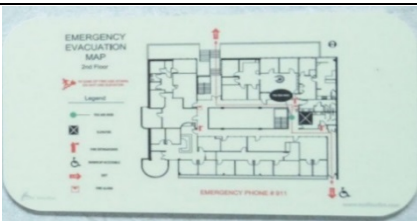

		<p>Illuminating Directional Floor Disc For walkway Evacuation Direction</p>
---	---	---

		<p>Illuminating Letter or Number Floor Disc For walkway Evacuation Direction</p>
--	---	--

		<p>UL Approved Green Metal Reflective Exit sign with Illuminating Letters. No batteries or Electric Required, LEED Credits, Eco Friendly</p>
--	---	--

		<p>UL Approved Illuminating Lucite Exit Sign with Mounting Bracket. Also comes with Mirror Backing. No batteries or Electric Required, LEED Credits, Eco Friendly</p>
---	--	---

Illuminating Multipurpose Adhesive Tape 1.25" Width. For Railings, Door Frames, Racking All Egress Environments

Illuminating 3" x 8" Arrow Fire Extinguisher Label

Illuminating and Reflective Running Man Sign. All Directions Available Map size 6" x 12" or 18" x 17"

Illuminating Epoxy and grit for non-slip stair nosing and evacuation path floor lining.

Yellow reflective and illuminating Dock Door Reflector 6" x 18" For Loading Dock Bay

Illuminating Headband for Hard Hats

Illuminating Custom Evacuation Map Map size 5.5" x 10", 6" x 12" and 8" x 12"